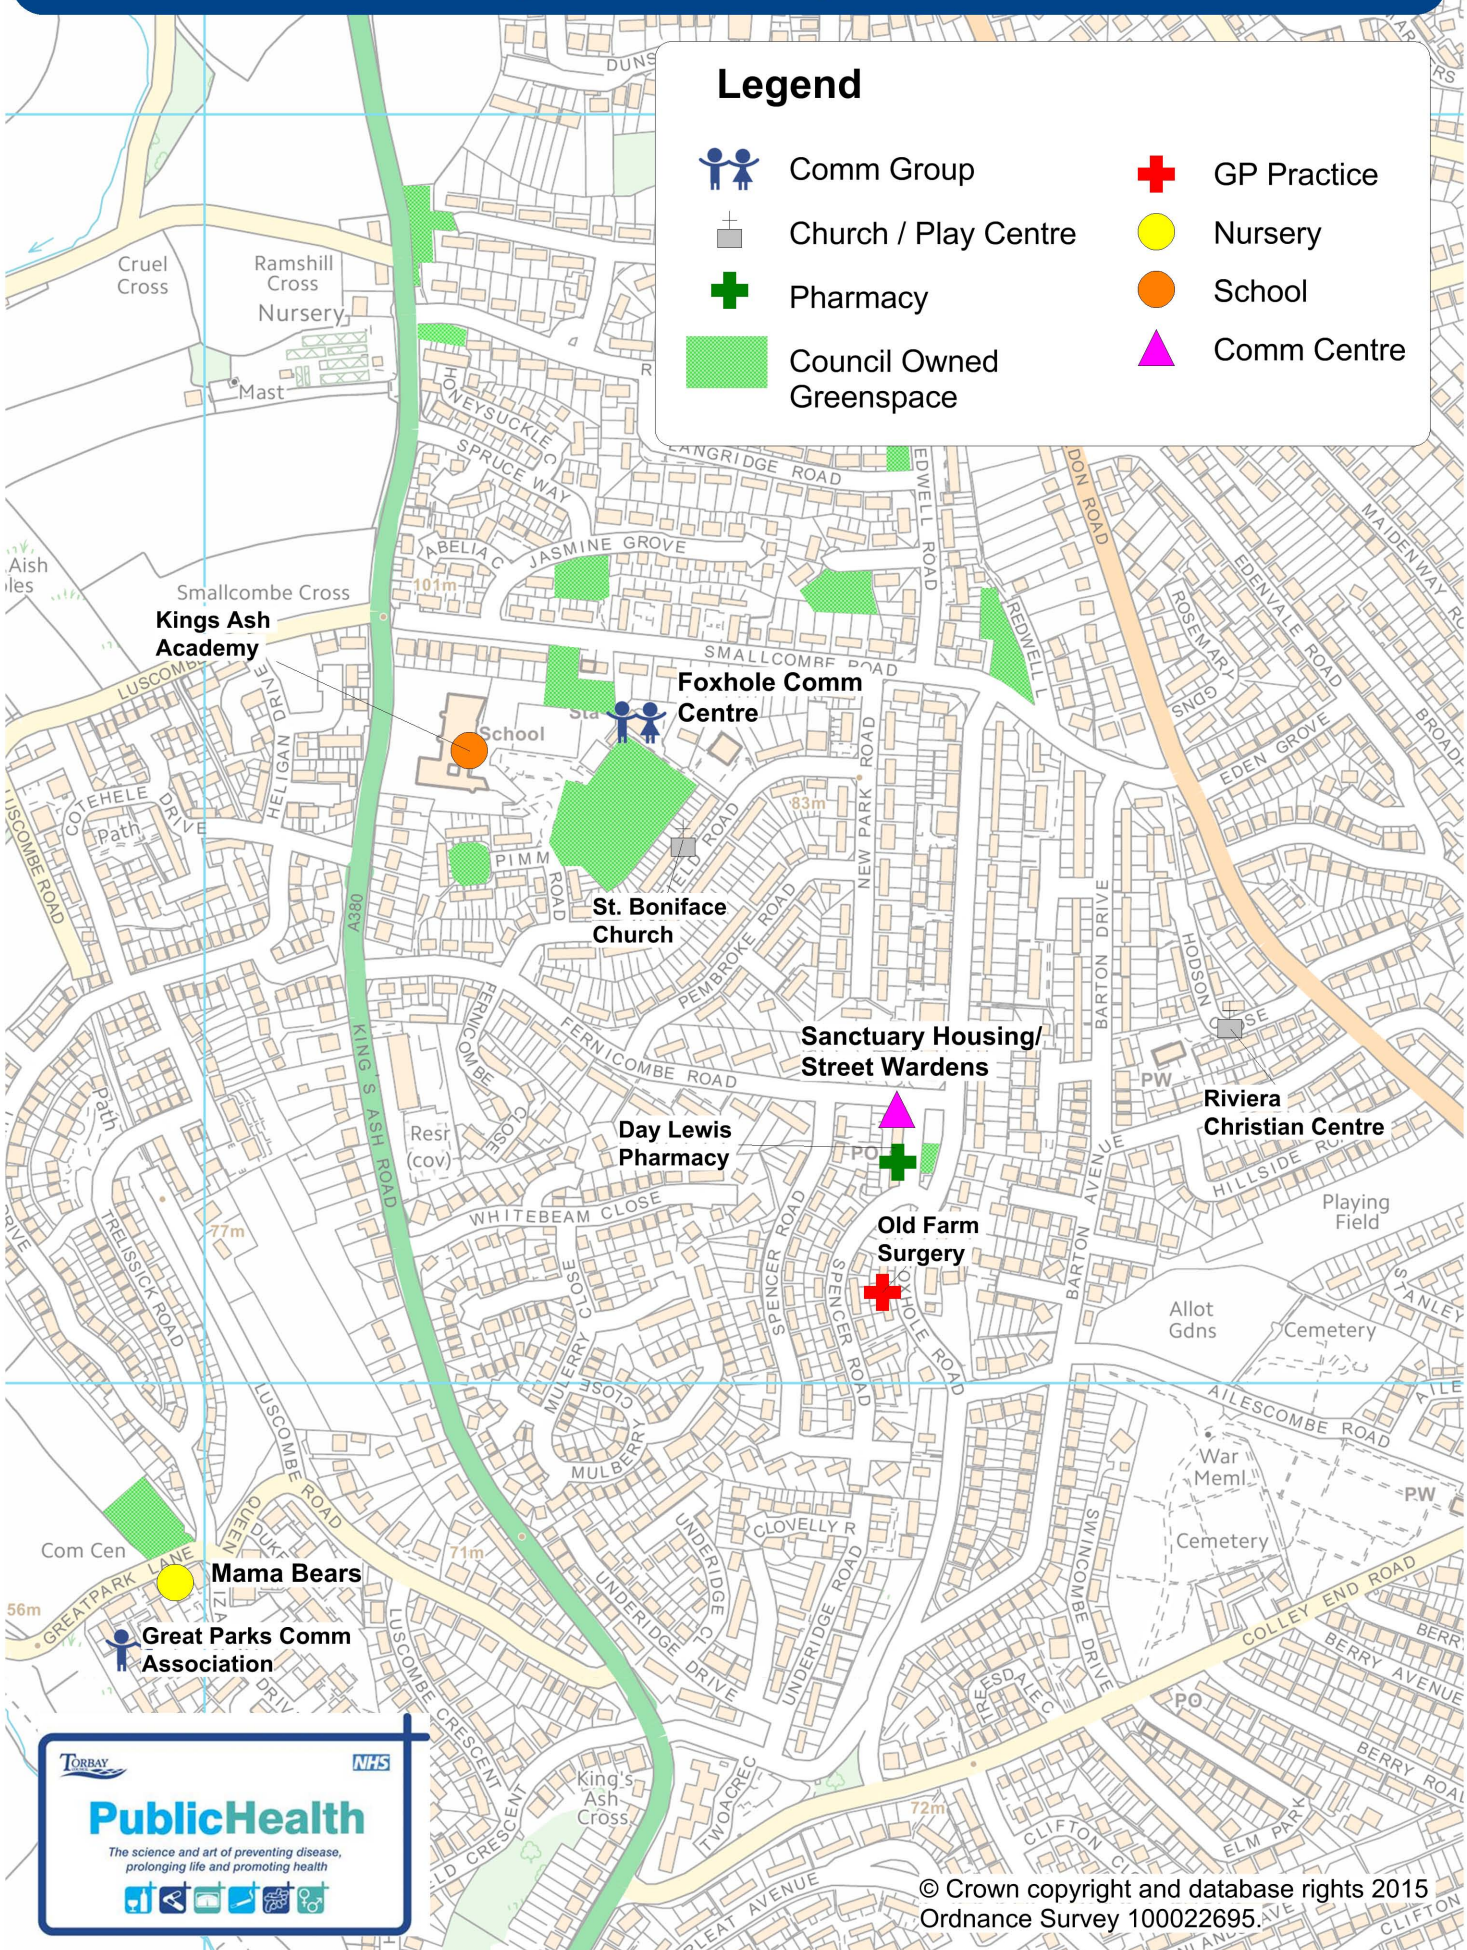

Foxhole estate and Queen Elizabeth Drive (QED) - Paignton Physical asset map - 2015

Legend

Comm Group

GP Practice

Church / Play Centre

Nursery

Pharmacy

School

Council Owned
Greenspace

Comm Centre

PublicHealth

 The science and art of preventing disease,
 prolonging life and promoting health